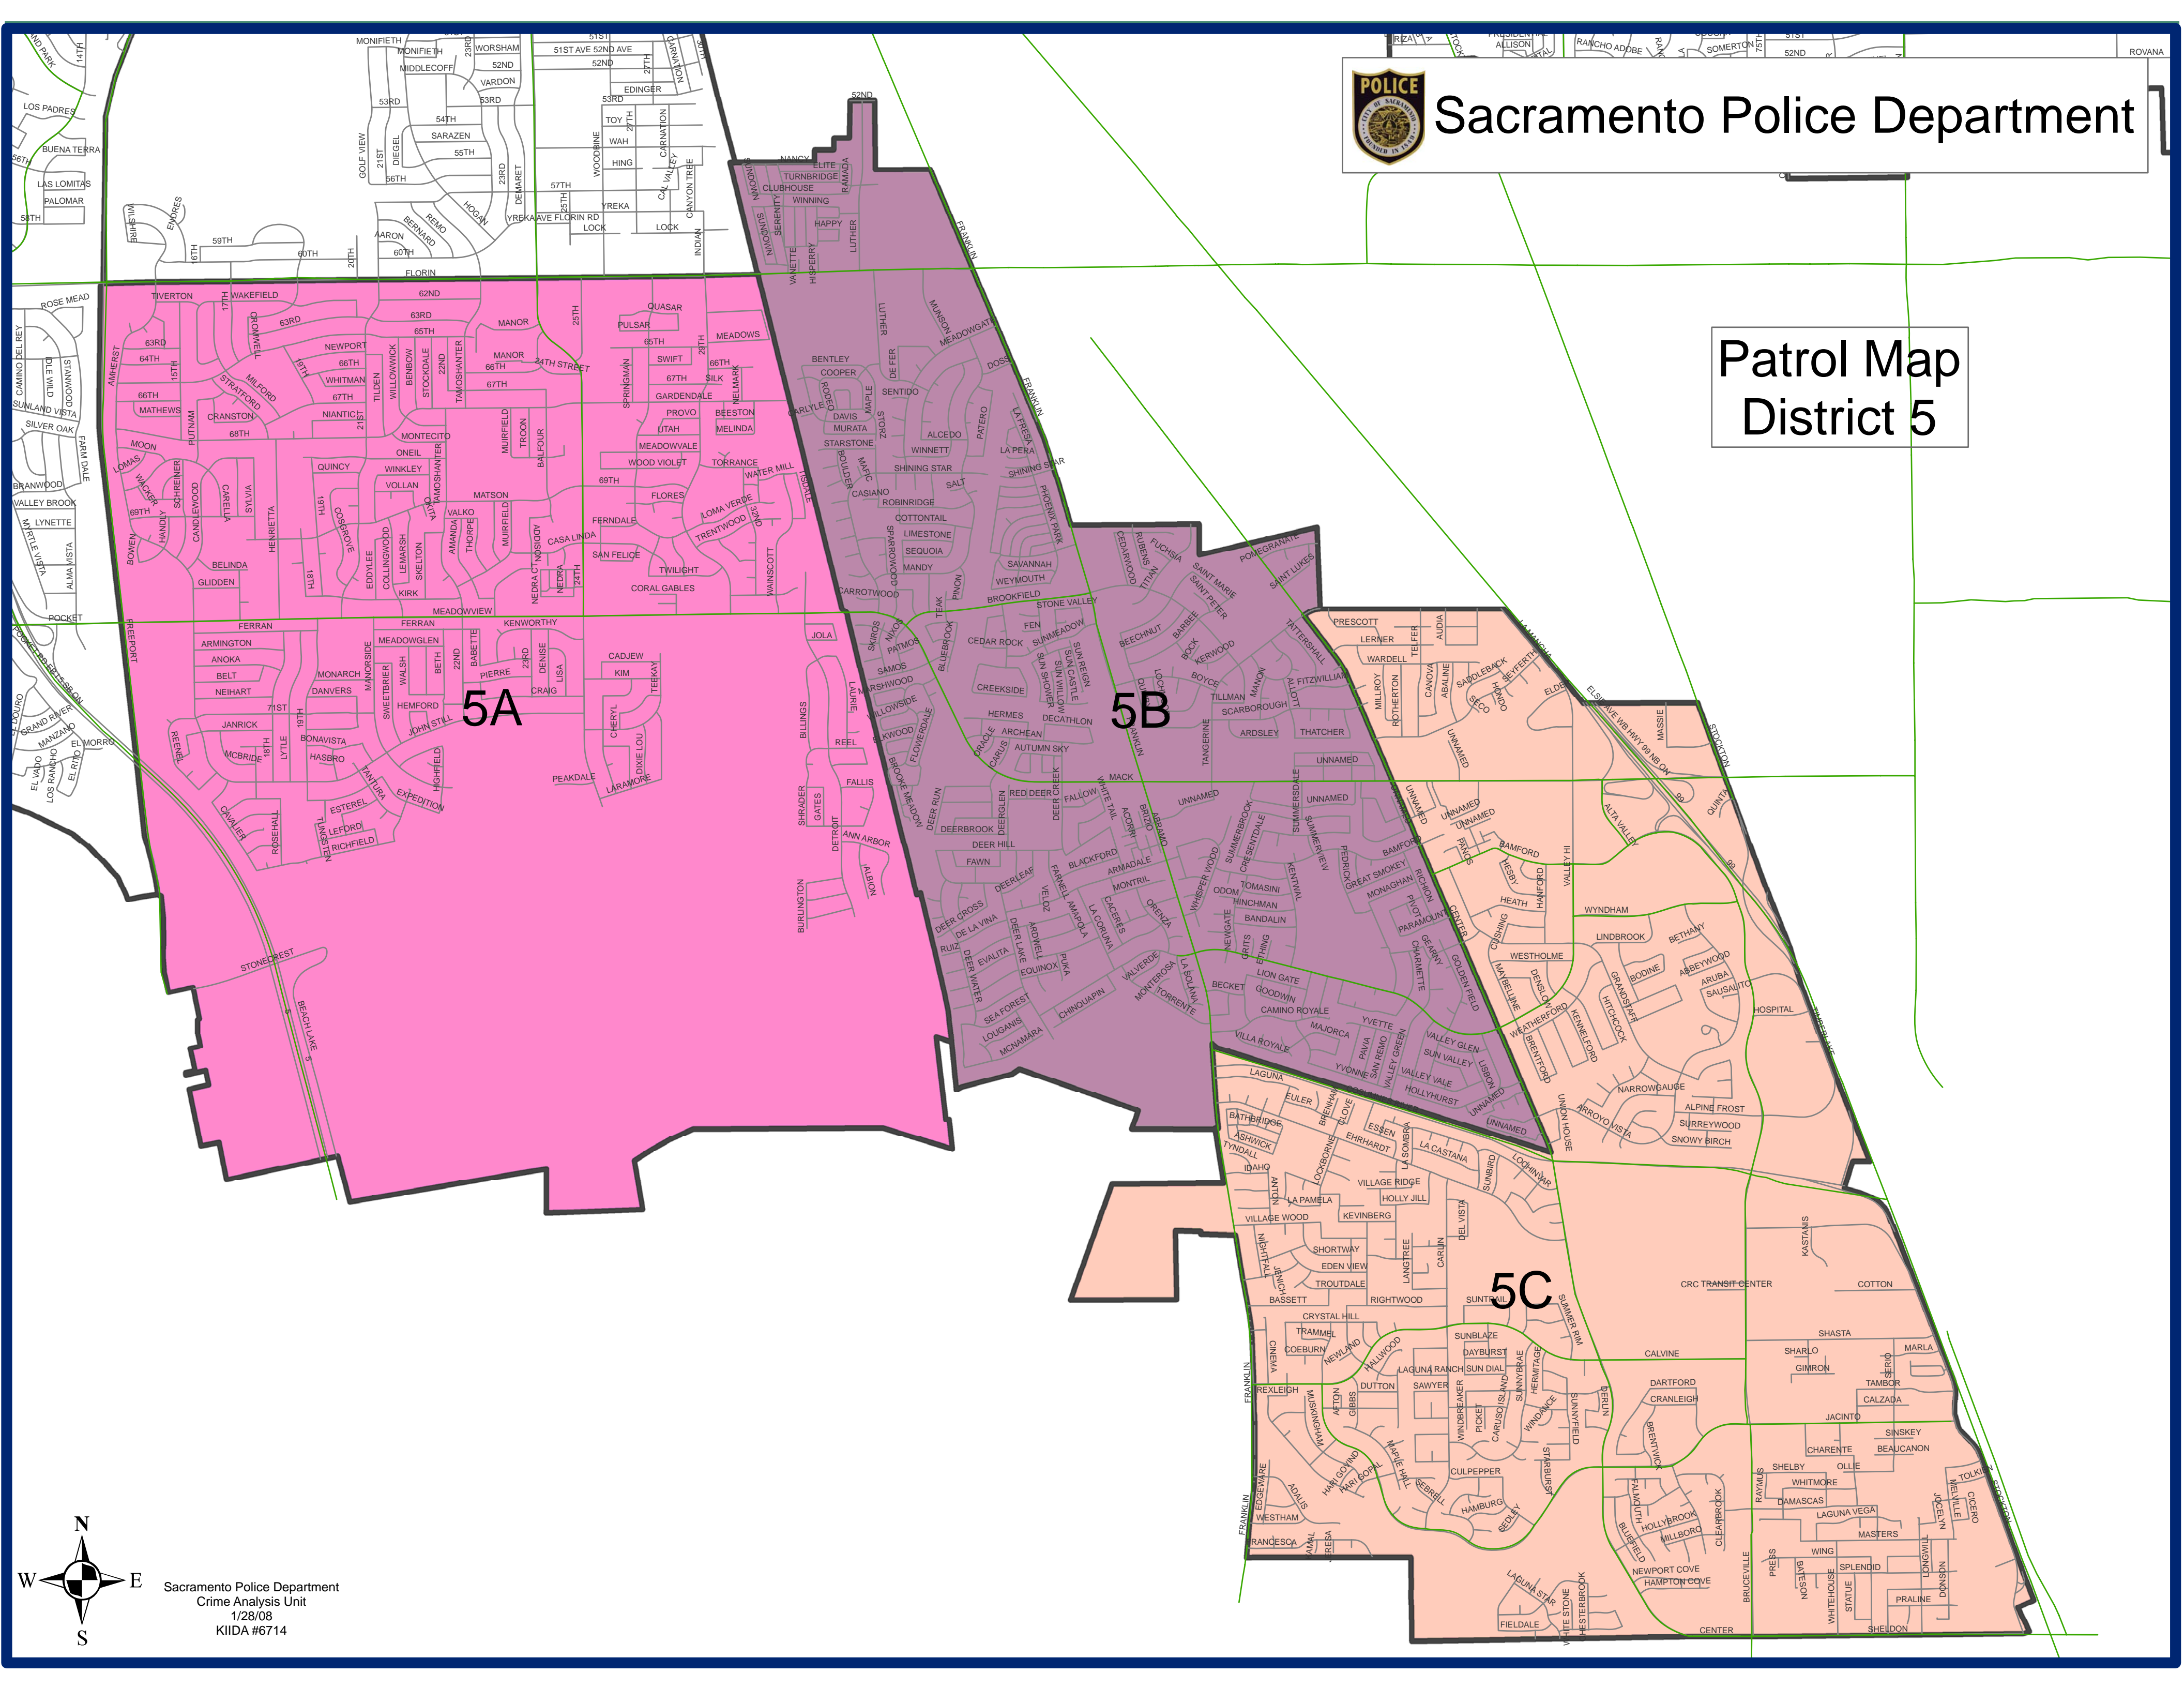

# Sacramento Police Department

## Patrol Map District 5

5A

5B

5C